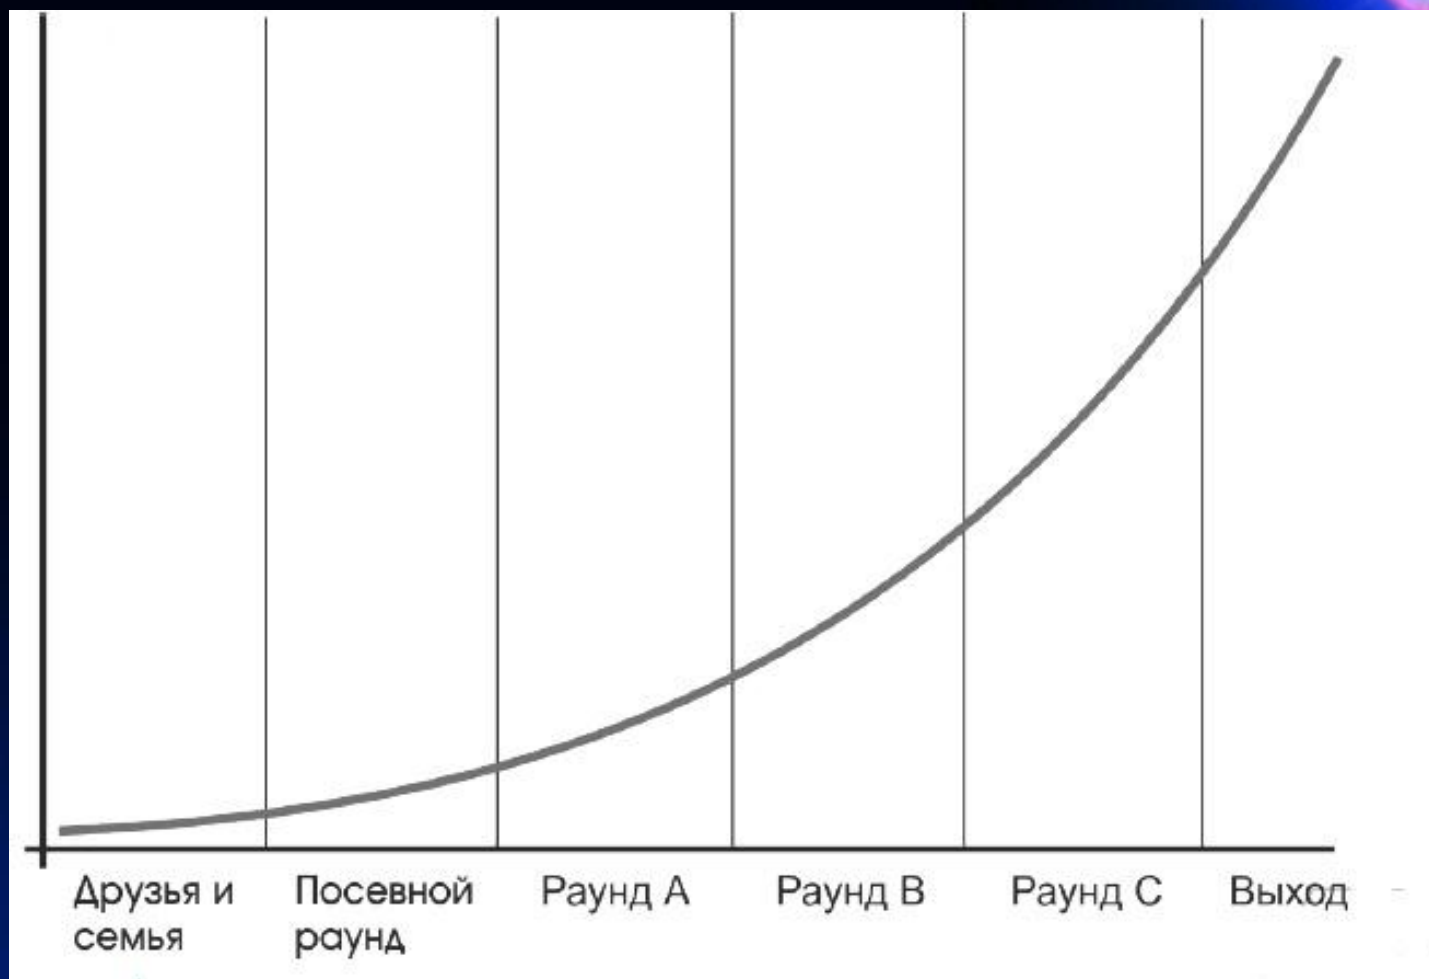

Инвестиционная стратегия